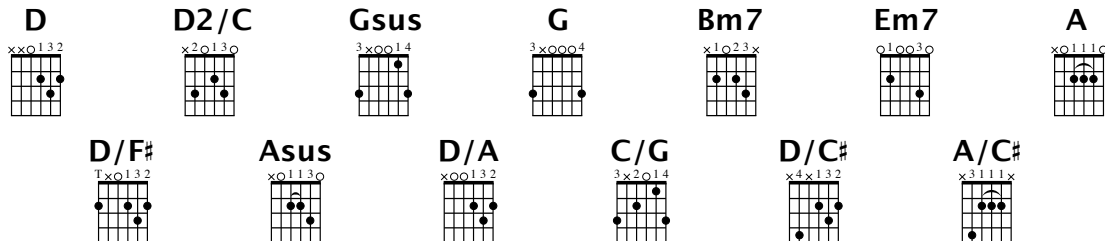

Angels We Have Heard On High (Deo) (1 of 2)

Public Domain
This arr. PAUL BALOCHE

Key of D

♩ = 120

INTRO

D D2/C Gsus G D D2/C Gsus G
Deo, Oh Deo, Oh

VERSE 1

D
Angels we have heard on high sweetly singing o'er the plains
D
And the mountains in reply echoing their joyous strain

CHORUS

D Bm7 Em7 A D/F# G Asus A
Glo- ri- a
D G D/A A D
In excel- sis De- o

VERSE 2

D A D
Come to Bethlehem and see Him whose birth the angels sing
D A D
Come adore on bended knee Christ, the Lord, the newborn King

CHORUS

D Bm7 Em7 A D/F# G Asus A
Glo- ri- a
D G D/A A
In excel- sis De- o
D Bm7 Em7 A D/F# G Asus A
Glo- ri- a
D G D/A A D
In excel- sis De- o

Angels We Have Heard On High (Deo) (2 of 2)

BRIDGE

G C/G G D D2/C
We will raise our voic- es, Deo, Oh
G C/G G D D2/C
Join the an- gel's song on high, Deo, Oh
G C/G G Bm
We behold Your beau- tiful light
A/C# G D
Shining glo- ry through the night, Deo, Oh

VERSE 3

D
Angels we have heard on high sweetly singing o'er the plains
D D/C# Bm7 D/A G A
And the mountains in re- ply echoing their joyous strain

CHORUS

D Bm7 Em7 A D/F# G Asus A
Glo- ri- a
D G D/A A
In excel- sis De- o
D Bm7 Em7 A D/F# G Asus A
Glo- ri- a
D G D/A A D
In excel- sis De- o