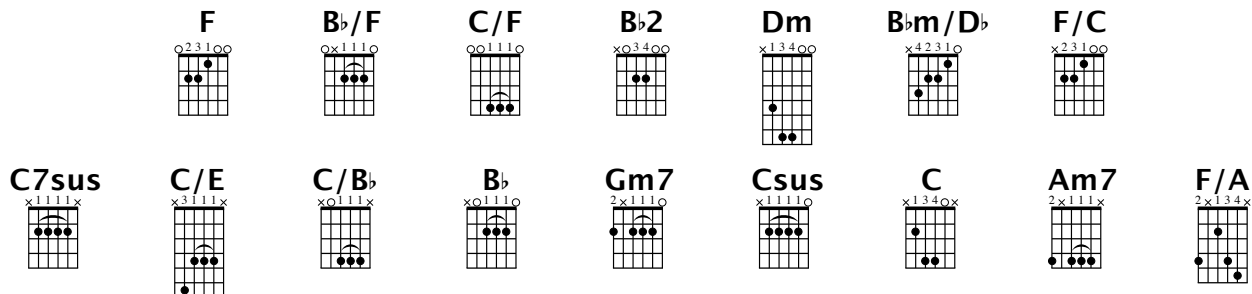

This Is Love (1 of 2)

PAUL BALOCHE and KATHRYN SCOTT

Key of F

♩ = 70

INTRO

F B^b/F C/F F Dm B^bm/D^b F/C C7sus F C/E

VERSE 1

Dm C/B^b B^b
 Heaven's splendor left behind
 Gm7 C7sus F C/E
 The King of glory born to die
 Dm C/B^b B^b
 God and man to recon- cile
 Gm7 C7sus F
 You came to offer up Your life

CHORUS

C/E Dm B^b2 F
 This is love, this is love
 Dm B^b2 F
 Incarnate King, begotten Son
 C/E Dm B^b2 F
 This is love, this is love
 C Csus C F B^b/F C/E
 You choose to make Your home in us

VERSE 2

Dm C/B^b B^b F/A
 Worship fell that holy night
 Gm7 C7sus F
 Angel voices filled the sky
 Dm C/B^b B^b F/A
 Lowly shepherds raised their eyes
 Gm7 C7sus F
 Following the star so bright

Capo 1st fret

This Is Love (2 of 2)

CHORUS

C/E Dm B^b2 F
This is love, this is love
C/E Dm B^b2 F
Incar- nate King, begotten Son
C/E Dm B^b2 F
This is love, this is love
C Csus C F C/E
You choose to make Your home in us

"Come Thou Long Expected Jesus"

Dm B^bm/D^b
Come, Thou long ex- pected Jesus
F/C C7sus C F C/E
Born to set Thy peo- ple free
Dm B^bm/D^b
From our fears and sins release us
F/C C7sus C F C/E
Let us find our rest in Thee